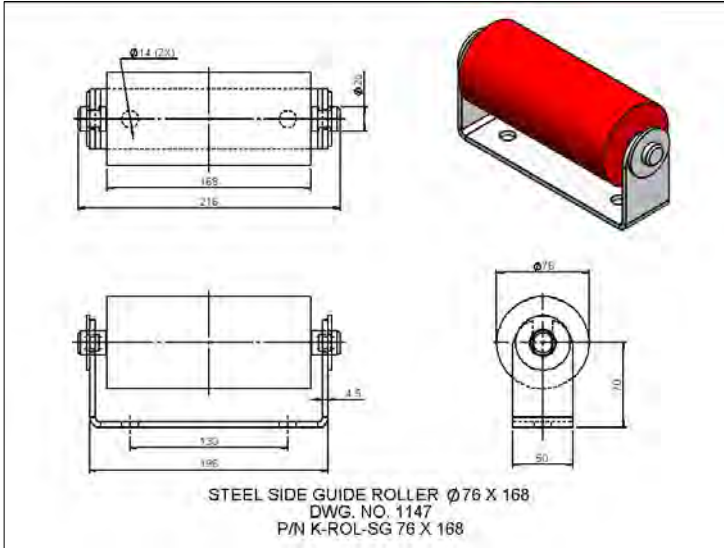

K-Side Guide Rollers

Kinder Australia Pty Ltd

26 Canterbury Road, Braeside VIC 3195
PO Box 1026, Braeside VIC 3195

☎ +61 3 8587 9111
☎ +61 3 8587 9101

✉ conveyorsolutions@kinder.com.au
ABN: 28 006 489 238

<https://kinder.com.au>

Subject to © Kinder Australia Pty Ltd
Issue: 202103