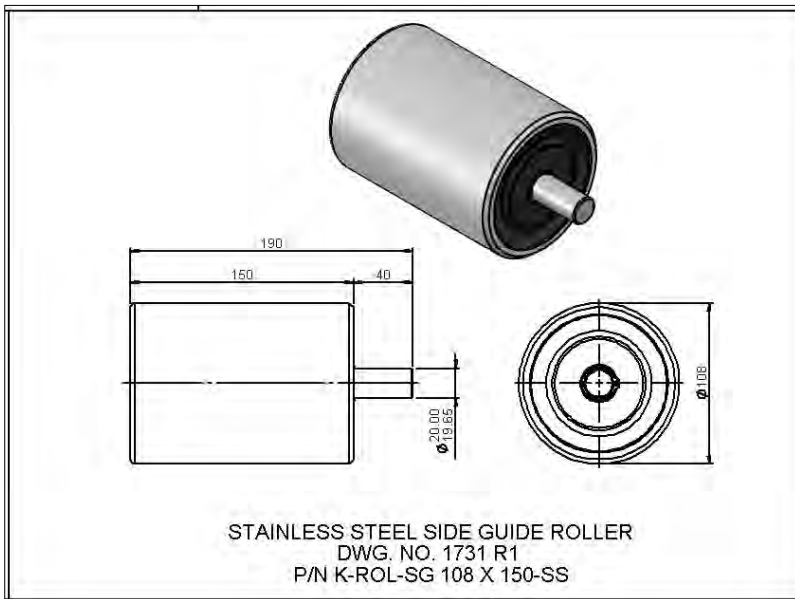

K-Side Guide Rollers

Kinder Australia Pty Ltd

26 Canterbury Road, Braeside VIC 3195
PO Box 1026, Braeside VIC 3195

☎ +61 3 8587 9111
☎ +61 3 8587 9101

✉ conveyorsolutions@kinder.com.au
ABN: 28 006 489 238

<https://kinder.com.au>

Subject to © Kinder Australia Pty Ltd
Issue: 202103