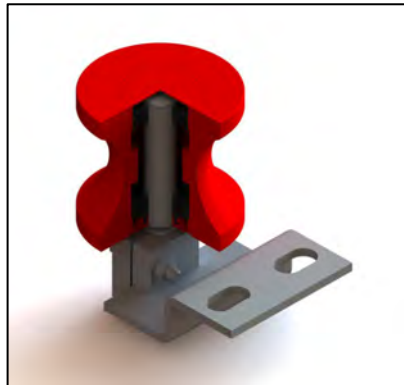

K-Side Guide Rollers

For various reasons conveyor belts wander or mistrack. In other words, guiding does not eliminate the true reason for the belt tracking off centre and it is advisable to examine the root cause of the problem. By examining the cause this may limit the chance of the belt riding over the side guide roller and causing further belt damage.

Therefore, ideally belt tracking / alignment devices should be used in conjunction with the correct transom bracket or a pivoting, self-centralising, belt training system, which rotates freely when the belt experiences mistracking behaviour.