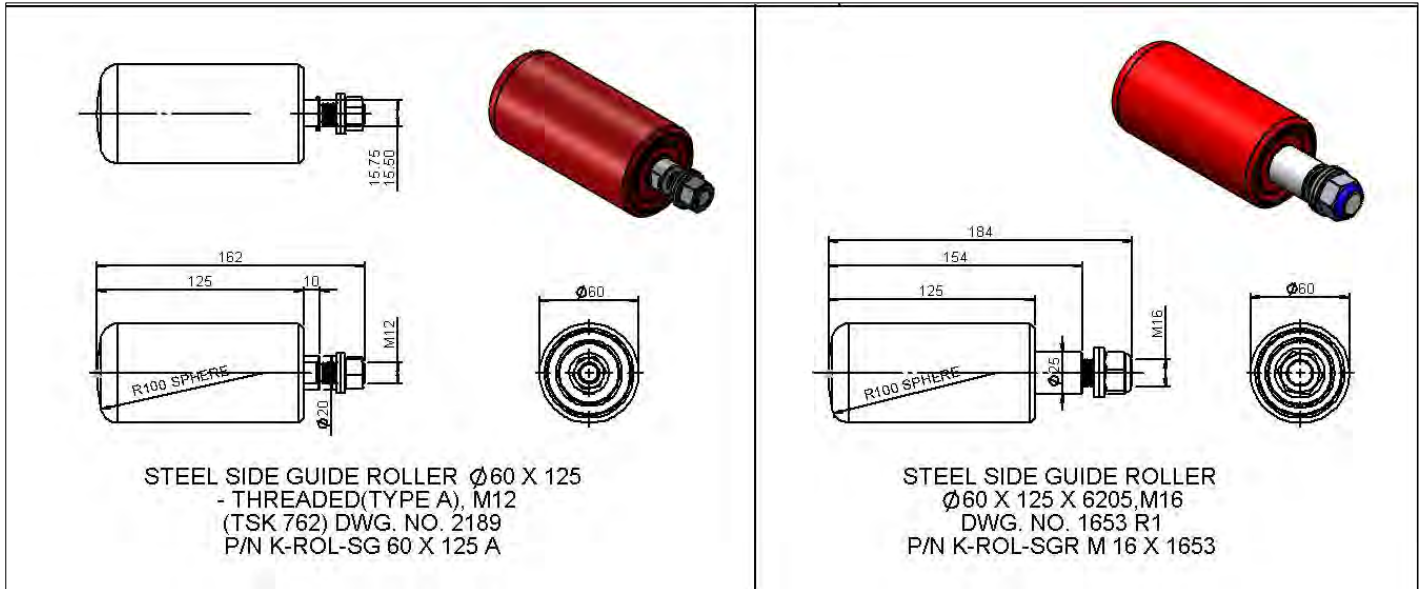

K-Side Guide Rollers

Kinder Australia Pty Ltd

26 Canterbury Road, Braeside VIC 3195
PO Box 1026, Braeside VIC 3195

☎ +61 3 8587 9111
☎ +61 3 8587 9101

✉ conveyorsolutions@kinder.com.au
ABN: 28 006 489 238

<https://kinder.com.au>

Subject to © Kinder Australia Pty Ltd
Issue: 202103