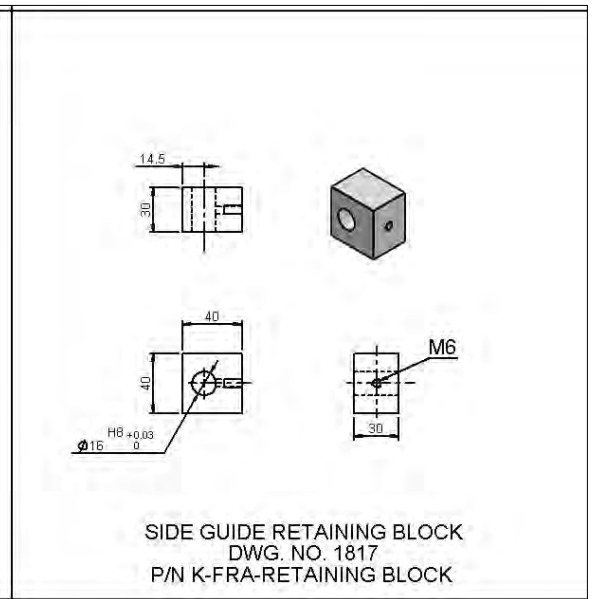

K-Side Guide Rollers

Kinder Australia Pty Ltd

26 Canterbury Road, Braeside VIC 3195
PO Box 1026, Braeside VIC 3195

☎ +61 3 8587 9111
☎ +61 3 8587 9101

✉ conveyorsolutions@kinder.com.au
ABN: 28 006 489 238

<https://kinder.com.au>

Subject to © Kinder Australia Pty Ltd
Issue: 202103