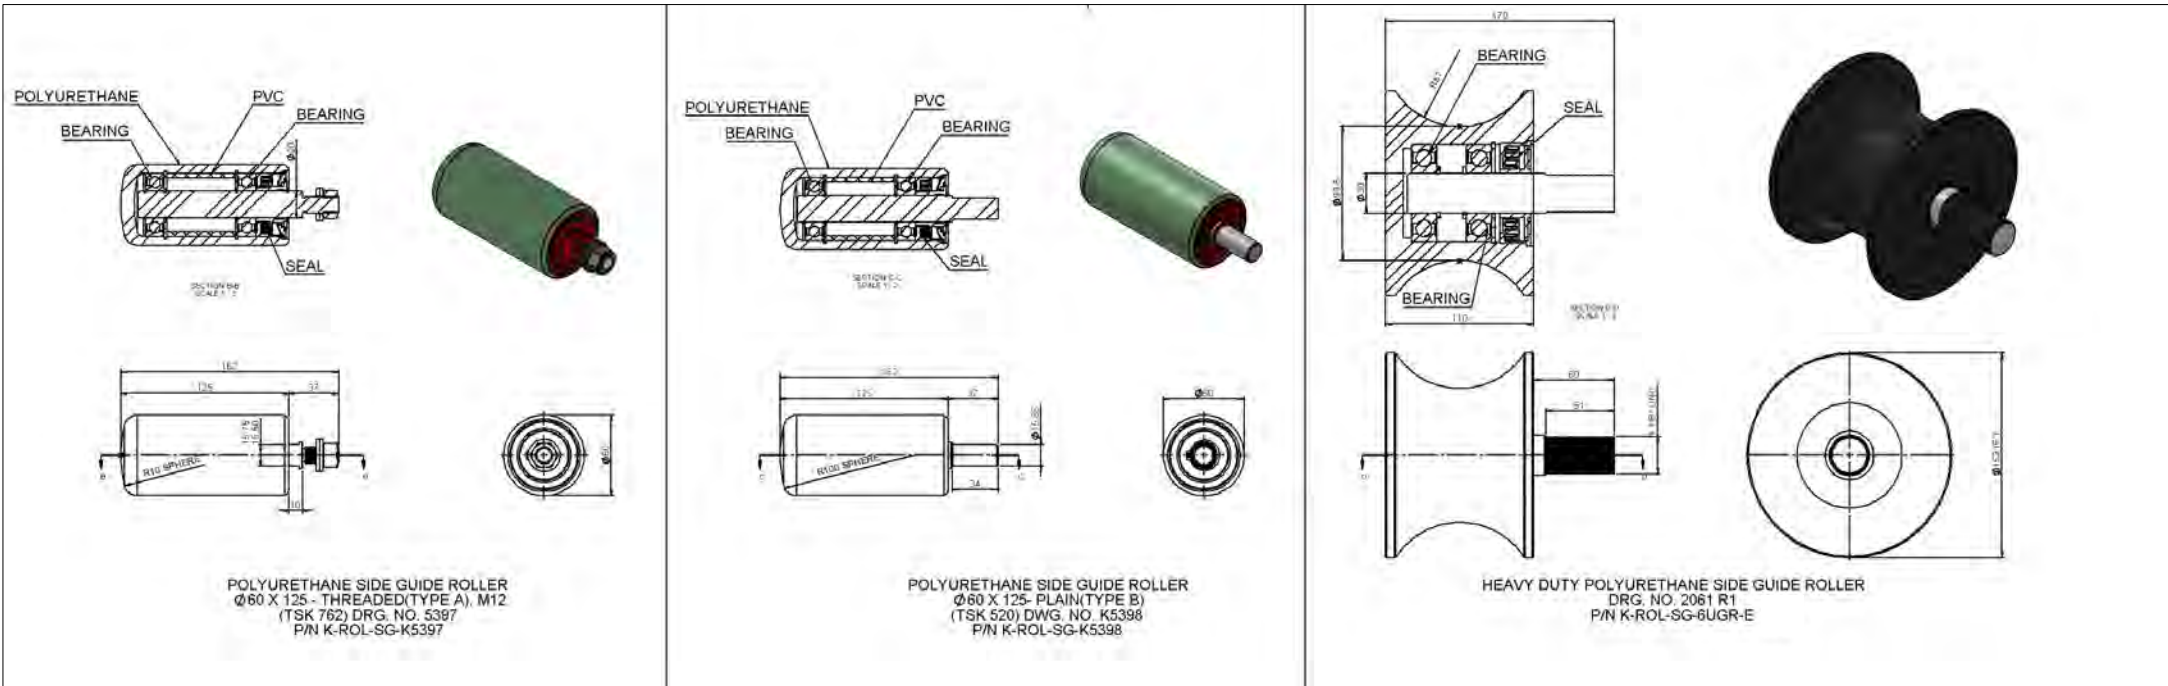

K-Side Guide Rollers