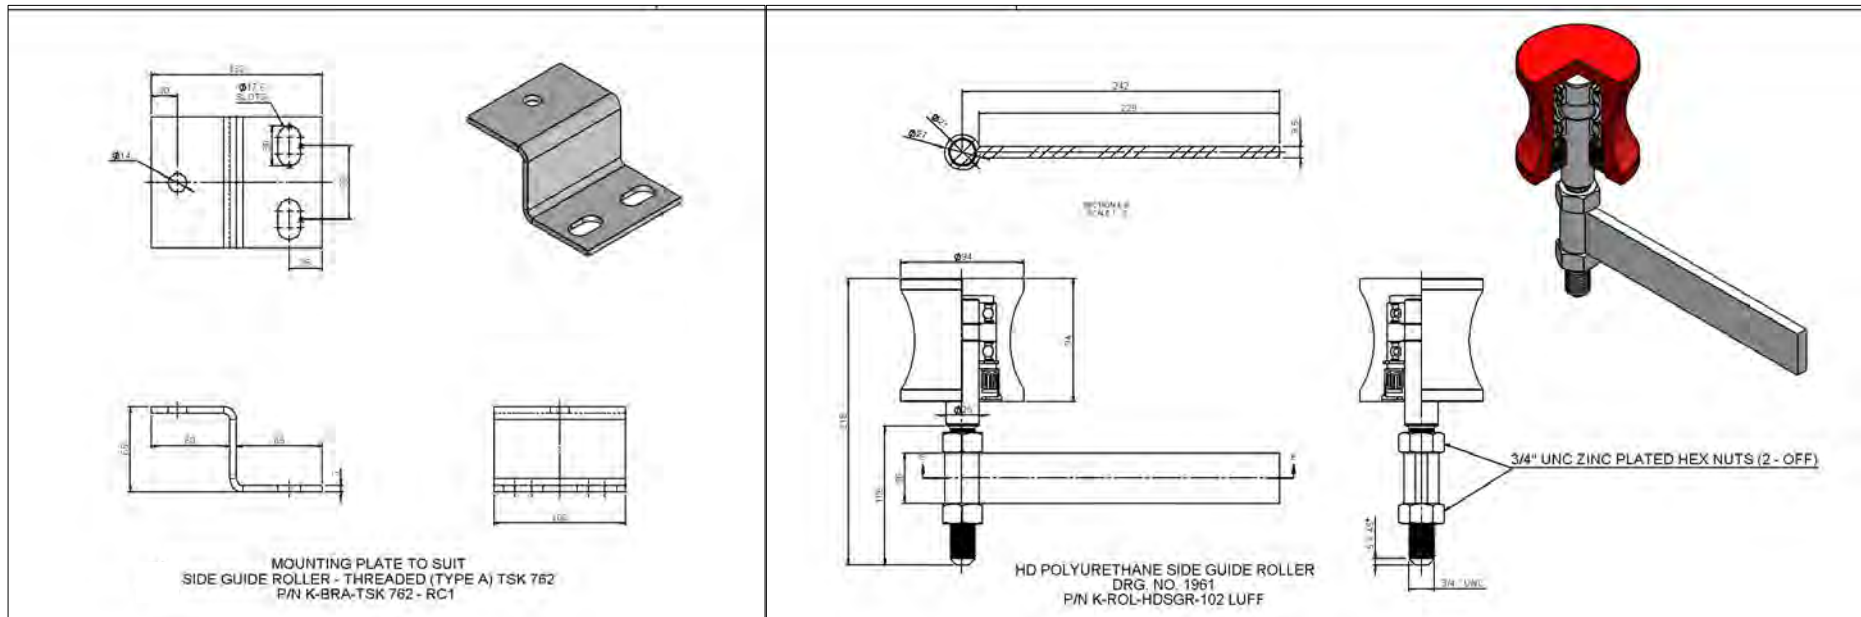

K-Side Guide Rollers

Kinder Australia Pty Ltd

Subject to © Kinder Australia Pty Ltd
ABN: 28 006 489 238

26 Canterbury Rd, Braeside VIC 3195
PO Box 1026, Braeside VIC 3195
☎ +61 3 8587 9111
☎ +61 3 8587 9101

Issue: 202103

<https://kinder.com.au>

✉ conveyorsolutions@kinder.com.au