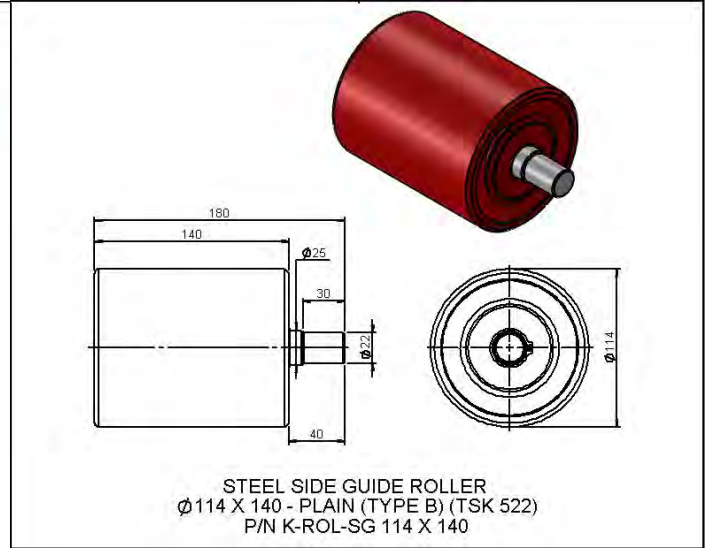

K-Side Guide Rollers

Kinder Australia Pty Ltd

26 Canterbury Road, Braeside VIC 3195
PO Box 1026, Braeside VIC 3195

☎ +61 3 8587 9111
☎ +61 3 8587 9101

✉ conveyorsolutions@kinder.com.au
ABN: 28 006 489 238

<https://kinder.com.au>

Subject to © Kinder Australia Pty Ltd
Issue: 202103